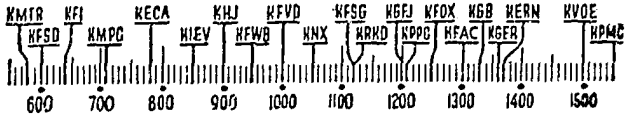

YOUR Radio TODAY

[The information contained in the following schedule is furnished by the stations broadcasting the programs.]

| 6 to 7 A.M. | 12:30 P.M. | 6:15 P.M. |
|--|--|--|
| <p>6 to 7 A.M.</p> <p>KMTH—Spanish Music. KFAC—Jam for Breakfast. KECA—Musical Cloc. 6:30. KFWB—Bob White. KFCP—News, 6:30; Bible Talk, 6:45. KGFJ—Concert. KHJ—Rise, Shine. KNN—Sunrise Salute. 1 1/2 hrs. KRKD—Early Riser, News. 6:30. KGER—News, 6: Rev. Hunter, 6:30. KFI—Melody, 6:30; Fleet- wood Lawton, 6:45.</p> <p>7 A.M.</p> <p>KMPC—Andy, Virginia. 1 1/2 hrs. KGER—News. KECA—Fleetwood Lawton. KFI—Quartet. KFAC—Pastor Reynolds. 1/2 hr. KFWB—Bob White. KHJ—Stu Wilson.</p> <p>7:15 A.M.</p> <p>KFOX—El Despertador. KGER—Audrey Lee to 8. KFVD—Covered Wagon Jubilee, 1 1/2 hrs. KECA—Political. KHJ—Rise, Shine. KGFJ—Sports. KFI—News.</p> <p>7:30 A.M.</p> <p>KFAC—Financial News. KRKD—Cowgirls. KFSG—Church, 1/2 hr. KECA—Serenade. KNN—News. KGFJ—Voice Prayer. KFOX—Orch. KFI—Tenor.</p> <p>7:45 A.M.</p> <p>KFWB, KFAC, KRKD— News. KECA—40 Plus. KFI—Sam Hayes. KNN—Music Mail Bag.</p> <p>8 A.M.</p> <p>KHJ—Brigade Orch. KFI, KRKD, KFWB— Music. KFOX—Headlines. KFAC—Church. KGER—"Soul Patrol." KECA—Breakfast Club. KNN—Nancy Dixon.</p> <p>8:15 A.M.</p> <p>KECA—Breakfast Club. KFI—Guitar. KNN—Music, News. KGER—Mizpah Hour, 1/2 hr.</p> <p>8:30 A.M.</p> <p>KHJ—British News. KFI—Voice Call. KFOX—Talk. KFWB—Music. KGFJ—Hits. KNN—Let's Pretend. KECA—News. KFAC—Music. KMPC—Studio Party.</p> <p>8:45 A.M.</p> <p>KHJ—Orch. KGFJ—Medical. KFOX—Music. KFWB—Salvation Army. KECA—Fed. Churches. KFAC—Song. KGER—Music.</p> <p>9 A.M.</p> <p>KHJ—Tenor. KMPC—News. KFWB—Ballards. KFOX, KRKD, KECA, KFVD—Music. KFAC—Morn. Inspirations. KGER—News. KNN—Country Journal. KFI—Lincoln Highway. KMTR—Religious.</p> <p>9:15 A.M.</p> <p>KECA—Social Relations. KFAC—Music. KFVD—News. KMPC—Tunes. KFWB—Smorgasbord, 1 hr. KGER—March Ahead Time. KNN—Health Highways KMTR—W. C. Keyes.</p> <p>9:30 A.M.</p> <p>KHJ—Twins. KECA—Ilka Chase. KFI—Songfellow. KMPC—Music, 1 hr. KFVD—Parade. KNN—U.S. Band. KMTR—V.P.W. KRKD—Weather Forecas. KFOX—Brouzemen. KGER—Revival. KFAC—Women in News. KFWB—Smorgasbord.</p> <p>9:45 A.M.</p> <p>KMTR—W. B. Record. KRKD—Music. KFI—County Medical. KGER—Full Gospel. KFVD—Parade. KGFJ—Vocal. KFOX—Music. KFAC—Serenade.</p> <p>10 A.M.</p> <p>KFWB—Sat. Smorgasbord. KFI—Rox Sisters. KGER—Rev. Smith. KGFJ—News. KNN—Nat. Tennis Doubles. 1 1/2 hrs. KFOX—News. KECA—Our Half Hour. KFVD—Gospel. KHJ—"This Might Be You." KMTR—Woman's World.</p> <p>10:15 A.M.</p> <p>KFI—On Job. KGER—Rev. Ivic. KHJ—Concert. KFOX—Music. KFAC—County Medical.</p> <p>10:30 A.M.</p> <p>KFOX—Orch. KMTR—Special Events. KHJ—Noble Orch., 1/2 hr. KFAC—News. KMPC—Ranch Boys. KECA—Pan American Fellowship. KFI—Matinee. KGER—Rev. Ivic.</p> <p>10:45 A.M.</p> <p>KFVD—Serenade. KECA—World Fair Band. KMTR—Monitor News. KMPC—News. KGFJ—City Dwellers. KFAC—Gothic Tower.</p> <p>11 A.M.</p> <p>KFI—Boy, Girl, Band. KMTR—Dr. Talbot. KMPC—Music. KRKD—Paddock Flashes KHJ—Air Cadet Quiz, 1/2 hr. KFAC—Man on the Street, 1/2 hr. KGER, KFVD—News.</p> <p>11:15 A.M.</p> <p>KFI—Dorsey Orch. KGFJ—Music. KGFJ—Serenade. KGER—Missionary.</p> <p>11:30 A.M.</p> <p>KFOX—News. KFI—U.S. Army Recruiting. KMPC—Variety. KFVD—Piano. KNN—News. KECA—"Women and Politics." KMTR—Stocks. KFWB—News. KGFJ—Orch. KGER—Tunes. KHJ—Orch. KRKD—News. KFAC—Music.</p> <p>11:45 A.M.</p> <p>KFI—Violet. KFI—Long Orch. KNN—Nat. Tennis, 1 1/4 hrs. KMPC—Army Dry KRKD—Concert Miniatures. KFOX—Dance. KFWB—Selvin Orch.</p> <p>12 NOON</p> <p>KGER, KHJ, KFAC, KFI— News. KRKD—Music, 1/2 hr. KECA—Matinee. KFWB—Org. KFWB—Al Jarvis, 4 hrs. KMTR—Feller Potter. KMPC—Prole. KFOX—Music.</p> <p>12:15 P.M.</p> <p>KHJ—Songs.</p> | <p>KFI—Congress Concert. KFAC, KGER—Music. KMPC—News. KRKD—Civic.</p> <p>12:30 P.M.</p> <p>KFVD—Ruth Larranga. KRKD—Saddle Pals. KECA—Matinee. KMPC—Roth Orch. KHJ—Thompson Orch. KFOX—Music. KGER—Tunes. KGFJ—Heart Songs.</p> <p>12:45 P.M.</p> <p>KECA—Matinee. KNN—Travers Handicap. KGER—Citrus Forum. KFVD—Violet.</p> <p>1 P.M.</p> <p>KNN—Buffalo Presents. KFI—Dorsey Orch., 1 hr. KECA—Classes. KFWB—Music. KRKD—Music. KFAC—Religious Science. KMTR—Dick Rose. KFOX—Talk. KMPC—Rhapsody. KHJ—News. KGER—Vehicle Talk.</p> <p>1:15 P.M.</p> <p>KFAC—Music. KHJ—Santoka Handicap. KFOX—Favorites, 1 hr. KGFJ—Ben Selvin. KGER—Swing. KFVD—Records.</p> <p>1:30 P.M.</p> <p>KFAC—Baseball, 4 hrs. KNN—Brandywine Orch. KHJ—Dennis Orch. KMTR—Penlon Sweep- stake. KFOX—Music. KGFJ—Melody. KRKD—Music. KFVD—Hawaitans.</p> <p>1:45 P.M.</p> <p>KMTR—Special Events. KFVD—Music.</p> <p>2 P.M.</p> <p>KFVD—Music. KMPC—Romanoff Orch. KHJ—Blaine Orch. KECA—Want a Job? KFI—Review. KNN—Wash. D.C. News. KMTR—W. B. West. KFOX—Civic. KGER—Parrot Revival, 1/2 hr. KFWB—Music. KRKD—Henry Orch.</p> <p>2:15 P.M.</p> <p>KNN—U.S. Army. KECA—Naima Reynolds. KHJ—Interlude. KFWB—Musical. KRKD—Music. KFAC—Baseball. KMPC—Strings. KMTR—W. Lawson.</p> <p>2:30 P.M.</p> <p>KNN—Army Recruiting. KECA—Renfrew of Mounted. KMPC—Concert. KHJ—Youth Dramas. KRKD—News. KFOX—Music. KFI—Art of Living. KGER—Long Beach Band KGFJ—Sren in Hollywood.</p> <p>2:45 P.M.</p> <p>KFI—Sports Column. KGFJ—Veterans' Hobby Shop. KNN—News. KRKD—Hawaitans. KHJ—Saxmaster Com- ments. KMTR—Volney James.</p> <p>3 P.M.</p> <p>KFI—Yvette. KHJ—Orch. KMPC, KFOX, KGER, KFAC, KFWB—Music. KNN—Peoples Platform. KECA—Message Israel. KFVD—News. KRKD—Hawaitans.</p> <p>3:15 P.M.</p> <p>KMPC—Music. KFI—Europe News.</p> <p>3:30 P.M.</p> <p>KFI—"I Am American." KFVD—Thunder Theater. KGER—Long Beach Band. KRKD—Music. KMPC—Swing. KNN—Gay Nineties. KHJ—Maleville Orch., 1/2 hr. KMTR—Piano. KGFJ—Outlaws. KECA—Garden Club. KFOX—Caballeros.</p> <p>3:45 P.M.</p> <p>KECA—Music. KFI—H. V. Kaltenborn. KMPC—Orsan. KNN—Europe News. KRKD—Santoka Presents. KMTR—Bill Richman.</p> <p>4 P.M.</p> <p>KFAC—Baseball. KMTR—Special Events. KECA—"Radio Guide." KFOX—Songs. KHJ—Pastor Orch. KFI—Listener Playhouse. KMPC—Music. KFWB—Dog Tales. KGER—News. KFVD—Tea Time. KNN—Rumba. KRKD—Music.</p> <p>4:15 P.M.</p> <p>KFWB—Busy Blind. KGFJ—Music. KMTR—News. KGER—Salvation Army.</p> <p>4:30 P.M.</p> <p>KHJ—Young Orch. KECA—Unclassic. KFWB—Marimba. KGFJ—Observer. KGER—Lowell Weeks. KNN—Human Adventure. KMTR—Melody. KMPC—Loudon News. KFI—Music.</p> <p>4:45 P.M.</p> <p>KRKD—News. KMTR—News. KGFJ, KFOX, KGER— Music.</p> <p>5 P.M.</p> <p>KFWB—Stuart Hamblen. 1 hr. KFVD—Music. KRKD—Music. KFOX—Orchestra. KHJ—Swing. KFI—Traffic Tribunal. KGER—Latin Hour. KMPC—Buccaneers. KNN—Kids Quizaroo, 1/2 hr.</p> <p>5:15 P.M.</p> <p>KHJ—Daily Comics. KFI—Trio. KFVD—News. KMPC—News.</p> <p>5:30 P.M.</p> <p>KNN—Busse Orch. KECA—Music. KMPC—Music. KFOX—Tunes. KFVD—Tempo. KMTR—Behind Scenes. KECA—American Jobs. KHJ—Concert. KRKD—Race Results. KGER—L. Estrada Orch. KGFJ—Baseball Scores. KFI—Grand Ole Opry.</p> <p>5:45 P.M.</p> <p>KNN—Music. KMPC—Cal. Calling. KECA—Sports. KGFJ—Music. KHJ—Music. KMTR—Melody.</p> <p>6 P.M.</p> <p>KFI—Uncle Ezra, 1/2 hr. KECA—Music. KHJ—World Fair Party. KFVD—Serenade. KGER, KFWB, KFAC— News. KMTR—Melody. KGFJ—Italian Melody. KMPC—Melody. KRKD—Music.</p> | <p>KFOX—Adult Education. KNN—Sen. Rush Holt. KECA—L.A. Fire Dept. KFAC—T. W. Hughes. KFWB—Stroilin' Tom. KRKD—Music.</p> <p>6:30 P.M.</p> <p>KECA—Melody. KFI—"Truth or Conse- quence," 1/2 hr. KRKD—Music. KMTR—Music. KFOX—Swing. KHJ—J. B. Hughes. KMPC—Holly, Chatterbox. KFAC—Radio Gospel Hour. KGER—Italian Journal. KFWB—Political.</p> <p>6:45 P.M.</p> <p>KMTR—Special Events. KHJ—Hawaitans. KFI—King Cowboy. KNN—Sports Huddle. KGER—Italian Journal. KMPC—Songs. KFWB—Coral Orch. KRKD—Futsal Flynn.</p> <p>7 P.M.</p> <p>KECA—Dance. KHJ—Levant Orch. KFWB—Fred Skinner. KFI—Nat. Burn Dance, 1 hr. KMTR—Music. KFAC—Christian Science. KECA—Rep. Chas. Kramer. KNN—Sky Blazers, 1/2 hr. KFOX—Orch. KMPC—Novationes. KGER—Religious Rally, 1 hr. KRKD—News.</p> <p>7:15 P.M.</p> <p>KMTR—Music. KHJ—Inside of Sports. KFAC—Music. KMPC—News. KFWB—Immiration Counsellor. KFOX—News. KRKD—1/4 Time.</p> <p>7:30 P.M.</p> <p>KNN—Sen. Hiram Johnson KECA—Youth Spotlight, 1/2 hr. KHJ—Gabriel Heatter. KMTR—Music. KFWB—Political KFOX—Tunes. KMPC—Race Results. KFAC—Dr. Fiffeld. KRKD—"Do You Know?"</p> <p>7:45 P.M.</p> <p>KHJ—James Orch. KNN—New Voices 1940. KMTR—Special Events. KFSG—Aimee McPherson.</p> <p>8 P.M.</p> <p>KFWB—Musical. KGFJ—News, Music. KMPC—Concert. KFI—News, Orch. KFAC—Opera, 2 hrs. KNN—Hit Parade, 1/2 hr. KMTR—Special Events. KGER—News. KHJ—Maleville Orch. 1/2 hr. KFOX—Legislature. KECA—"Tune Out Time." 1 hr.</p> <p>8:15 P.M.</p> <p>KMTR—Beach Boys. KGFJ—Crime Talk. KFI—King Cowboy. KMPC—Concert. KGER—Hoyo Orch. to 9.</p> <p>8:30 P.M.</p> <p>KFVD—Rhythm. KFI—Sports Forum. KMTR—Hawaitans. KFWB—Union Rescue Mission. KMPC—Fishing News. KGFJ—Music. KFOX—Thornhill Orch. KHJ—Heidt Orch.</p> <p>8:45 P.M.</p> <p>KFI—Gordon Orch. KNN—Noble Orch. KMPC—U.S. Army.</p> <p>9 P.M.</p> <p>KFAC—Opera. KFWB—Orch. KMPC—Melody. KFI—Martin Orch. KHJ—Air Newspaper. KFAC—Moffit Orch. KNN—Bill Henry, "By the Way." KMTR—Theater Group, 1 hr. KGFJ—Jewish Int. Hour. KFOX—News.</p> <p>9:15 P.M.</p> <p>KGER—Church. KNN—Orch., Sports. KGFJ—Observer. KHJ—Noble Orch. KFOX—Orch.</p> <p>9:30 P.M.</p> <p>KFI—Carson Orch. KNN—King Orch. KHJ—Cummins Orch. KFSG—Pianos. KMTR—Peter Potter. KMPC—Dance. KGER—Stage, Screen. KFWB—News. KFOX—Music. KECA—Music.</p> <p>9:45 P.M.</p> <p>KNN—Noble Orch. KGFJ—Music. KECA—News. KFOX—Christy Orch. KFWB—Ballards. KFSG—Pianists. KMPC—News.</p> <p>10 P.M.</p> <p>KFVB—Averill Orch. KFI—Keller Orch. KGFJ—Music. KNN—Crosby Orch. KFI—Harpa Orch. KMTR—Special Events. KFOX—Concert. KGER—Music. KECA—Melody Hour. KECA—Philharmonia, 1 hr. KMPC—Dance.</p> <p>10:15 P.M.</p> <p>KMTR—Lopez Orch. KFWB—Bowling. KFOX—Roberts Orch. KMPC—Roller Derby. KGER—Dance.</p> <p>10:30 P.M.</p> <p>KFI—Richards Orch. KMTR—Lopez Orch. KFI—News. KMPC—News. KNN—Luncheon Orch. KFWB—Swing. KFOX—Hoopi Orch. KFVD—News, Drama. KGFJ—News, Drama.</p> <p>10:45 P.M.</p> <p>KMTR—Orch. KHJ—Serpico Orch. KMPC—Hawaitans. KGFJ—Song Makers. KFOX—Roberts Orch. KGER—Swing.</p> <p>11 P.M.</p> <p>KFAC—Henry Orch. KMTR—Melody Lane, 1 h KNN—News. KFSG—Bob, Myrtle. KHJ—Dale Orch. KFOX—Review, 1 hr. KFI—News. KFWB—Dance. KFVD—Jack, Bellboy, to 4 a.m. KECA—Organ. KMPC—Music Nightcap, 1 hr.</p> <p>11:15 P.M.</p> <p>KFI—Duchin Orch., 1/2 hr KNN—Lofner Orch. KECA—Organ.</p> <p>11:30 P.M.</p> <p>KFI—Quartet. KHJ—Hawaitans. KNN—Strand Orch.</p> <p>11:45 P.M.</p> <p>KFAC—Music. KMPC—Dance.</p> <p>12 MIDNIGHT</p> <p>KGFJ—Nite Owl to 6 a.m KFAC—Insomnia Club, 6 a.m. KNN—Rhapsody, 1 hr. KHJ—Merry Go Round. KMPC—Music News</p> |